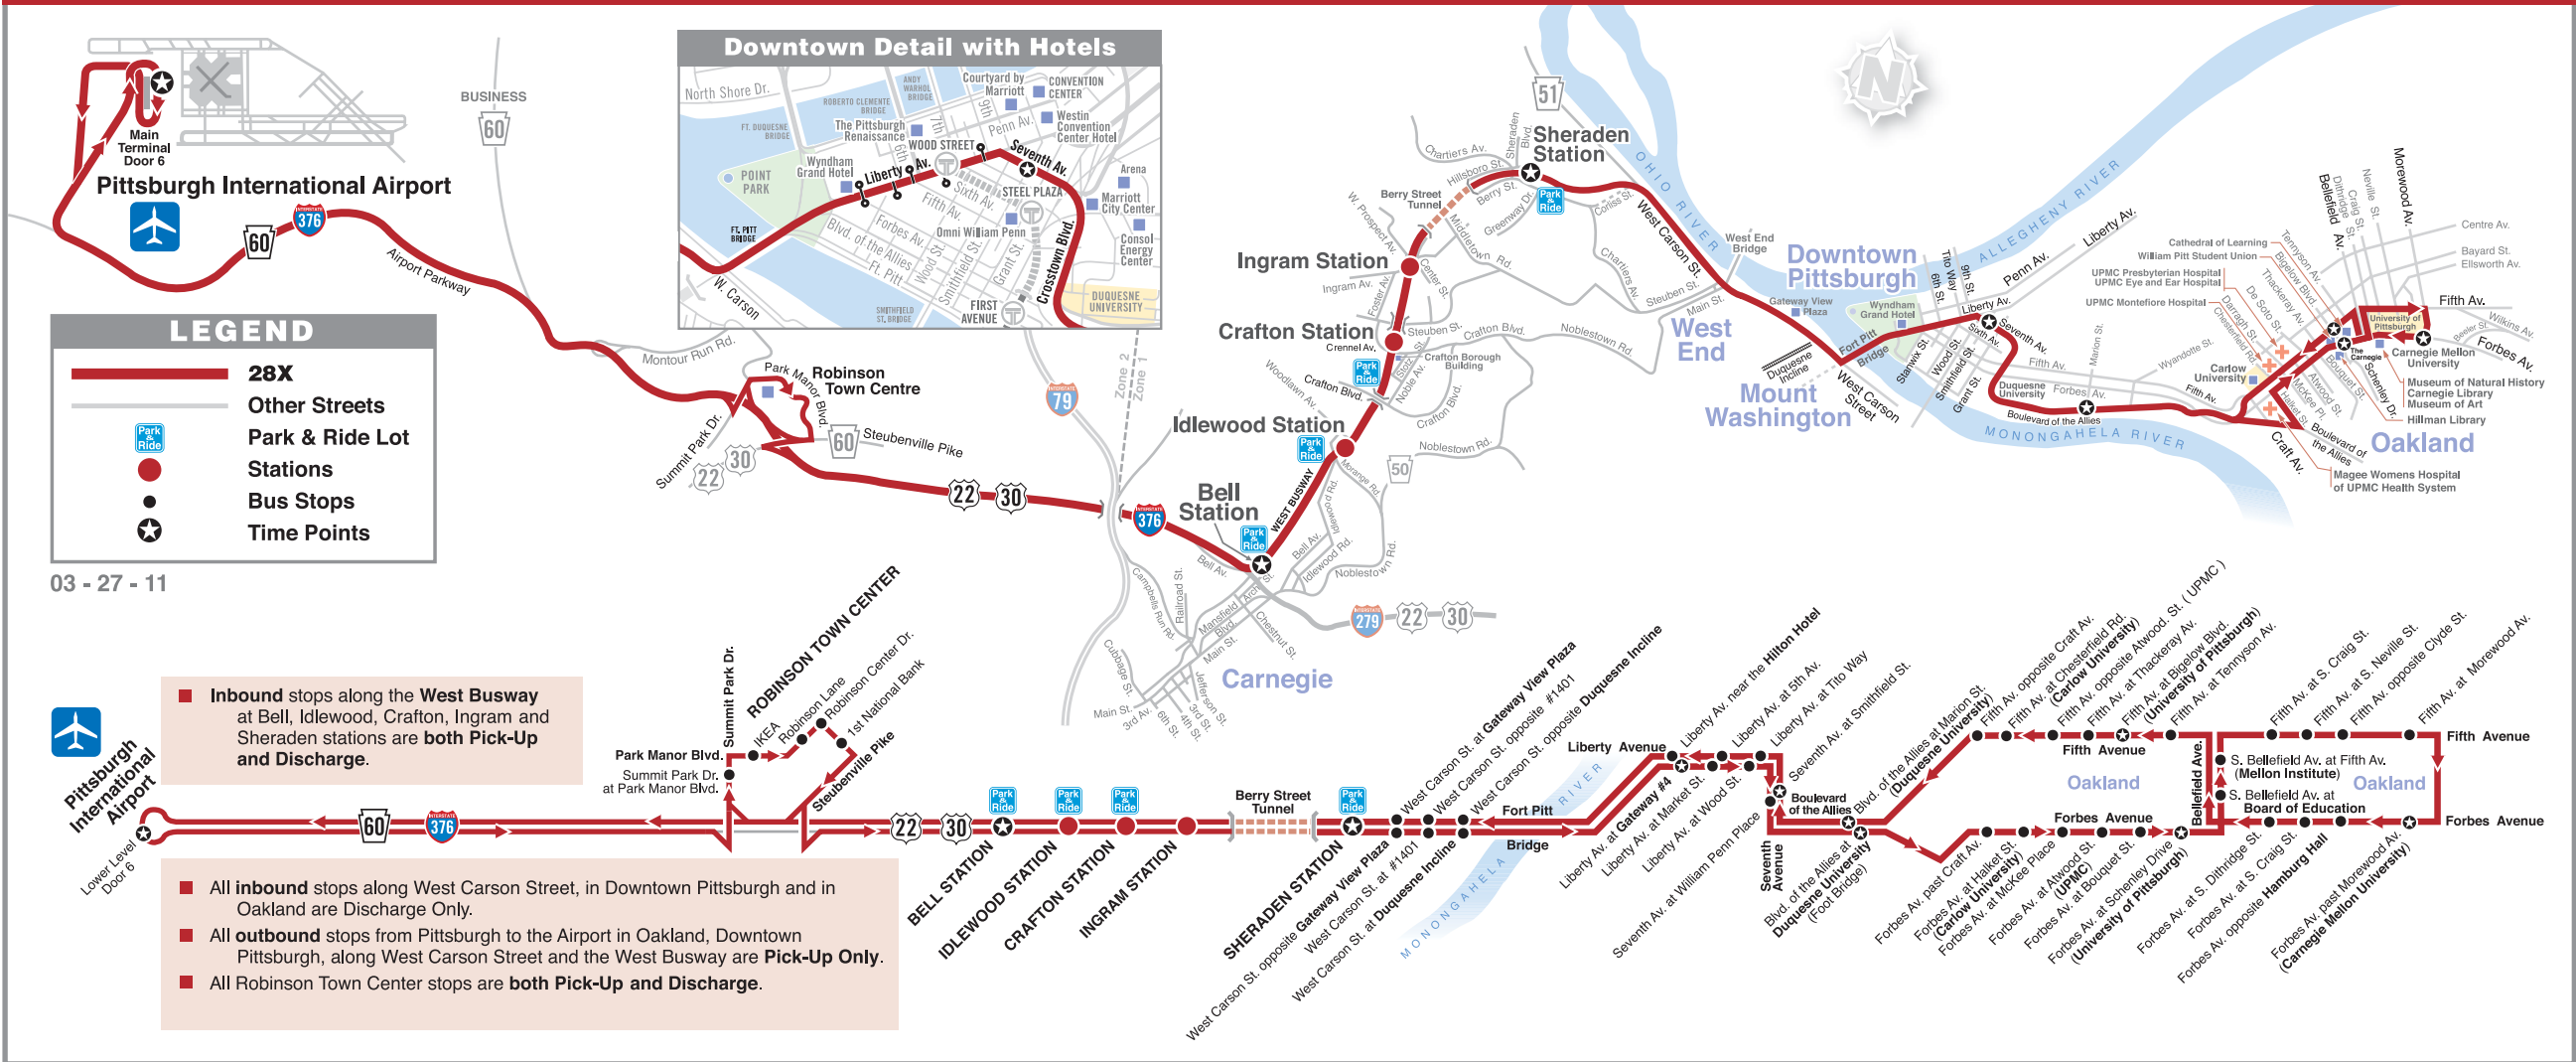

28X Airport Flyer

03 - 27 - 11

Inbound stops along the West Busway at Bell, Idlewood, Crafton, Ingram and Sheraden stations are **both Pick-Up and Discharge**.

All inbound stops along West Carson Street, in Downtown Pittsburgh and in Oakland are Discharge Only.
All outbound stops from Pittsburgh to the Airport in Oakland, Downtown Pittsburgh, along West Carson Street and the West Busway are Pick-Up Only.
All Robinson Town Center stops are both Pick-Up and Discharge.

BUS STOPS

28X Oakland Bus Stops to the Airport

Forbes Avenue	past Morewood Avenue opposite Hamburg Hall at South Craig Street at South Dithridge Street
Fifth Avenue	at Tennyson Avenue at Bigelow Boulevard at Thackeray Street opposite Atwood Street opposite Craft Avenue

28X Downtown Bus Stops to the Airport

Seventh Avenue	at Smithfield Street
Liberty Avenue	at Tito Way at Fifth Avenue near Wyndham Grand Hotel

ANNOUNCEMENTS

June 16, 2013 Service Changes:

The entire schedule is revised for all days.

SERVICE NOTES

28X Sunday service operates on New Years Day, Memorial Day, Independence Day, Labor Day, Thanksgiving and Christmas.

Port Authority Fares

		Cash Fares					
TO →	FROM ↓	Zone 1		Zone 1A		Zone 2	
		Full	Half	Full	Half	Full	Half
Zone 1	Zone 1	2.50		2.50		3.75	
Zone 1A	Zone 1		1.25		1.25		1.85
Zone 1A	Zone 1A	2.50		2.50		2.50	
Zone 1A	Zone 2		1.25		1.25		1.25
Zone 2	Zone 1	3.75		2.50		2.50	
Zone 2	Zone 2		1.85		1.25		1.25

Free Fare Zone
Port Authority bus rides are free within the Golden Triangle every day until 7:00 p.m. The limits of this zone are bounded by Ross St., 11th St. and the Allegheny and Monongahela rivers. Light rail rides on the T are free within FREE FARE ZONE at all times. This includes T rides between Allegheny, North Side, Gateway, Wood Street, Steel Plaza and First Avenue stations.

Special Fares
Children (6-11) pay half the full cash fare.
Children 5 and under (Up to four) ride free when accompanied by a fare-paying passenger.
Persons with Disabilities pay half the full cash fare with a Medicare ID or state-issued half fare card, except on weekdays between 7:00 a.m.-8:00 a.m. and 4:30 p.m.-5:30 p.m.
Senior Citizens Ride Free without restriction with a Medicare ID or state-issued senior citizen transit pass.
Light Rail "T" - Peak Direction Surcharge on Cash Fares
A 0.75 surcharge is applied to T cash fare inbound from 6:00 a.m. to 9:00 a.m. and outbound 4:00 p.m. to 6:30 p.m. on weekdays. Riders paying with passes, tickets and transfers are not subject to the surcharge.

	Base Fare	T Surcharge
1 Zone	2.50	0.75
2 Zone	3.75	0.75

Transfers
Transfers cost 1.00 additional and are valid for three (3) hours in any direction for a one-zone ride.
Adults 1.00
Children 6-11 and people with disabilities 0.50

Passes and Tickets		
	1 Zone	2 Zone
Weekly Pass	25.00	37.50
Monthly Pass	97.50	146.25
Annual Pass	1,072.50	1,608.75
Ten Trip Tickets	25.00	37.50

Flexible
for when you need it.
Stored Cash Value doesn't expire like an annual, monthly or weekly pass.

CUSTOMER SERVICE

412.442.2000